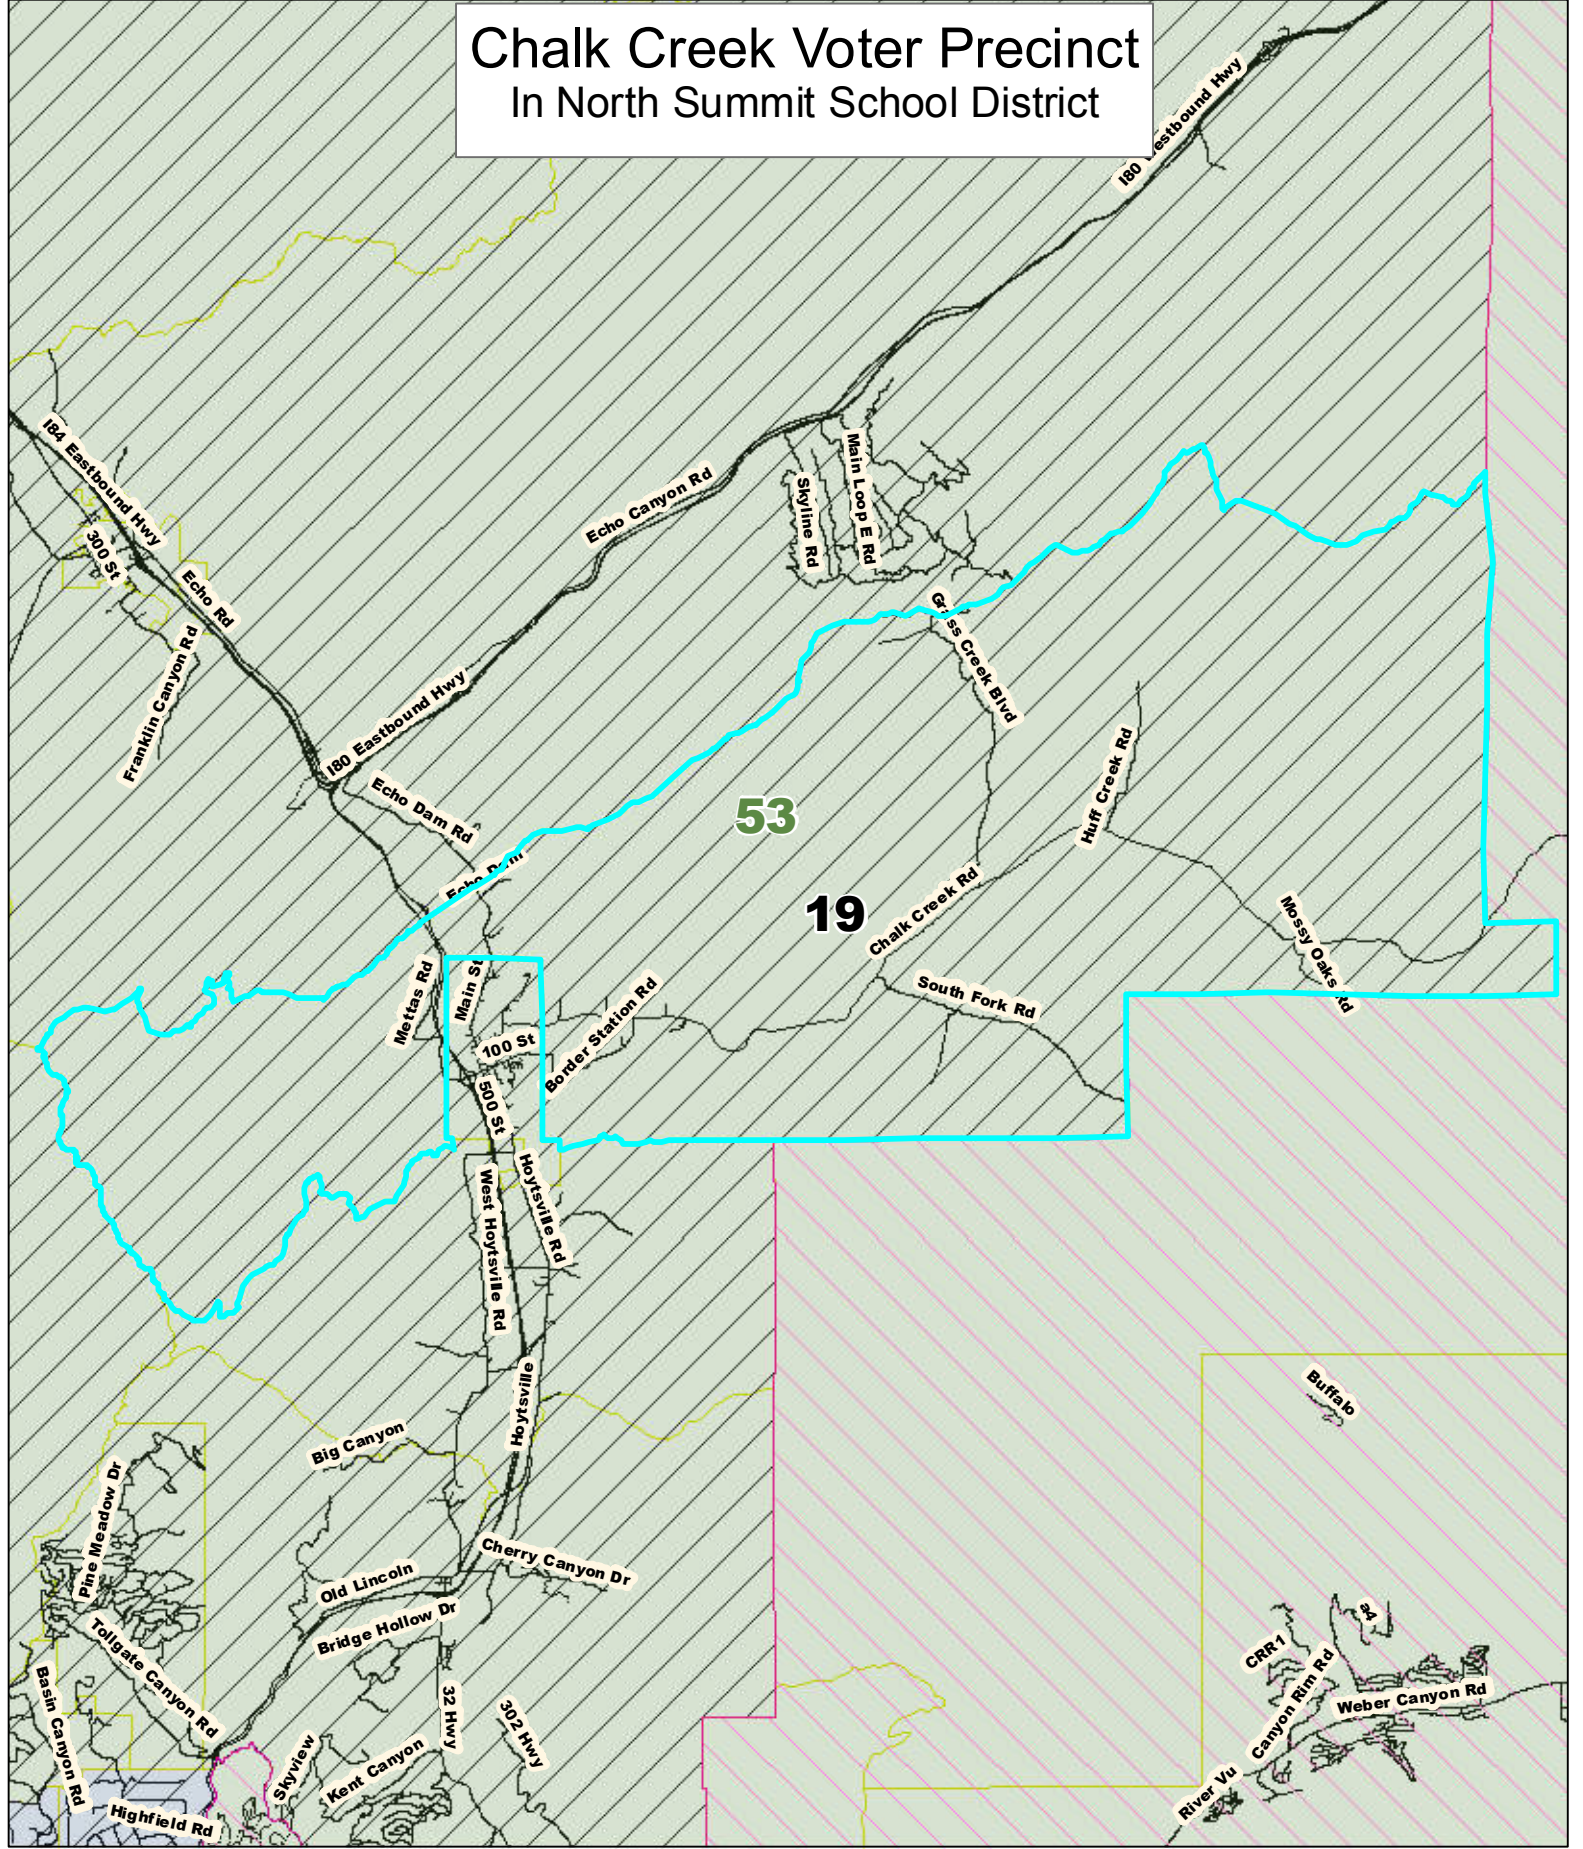

Chalk Creek Voter Precinct In North Summit School District

53

19

Voter Precinct

Senate Districts House Districts

 19	 28
 26	 53
	 54

12,000
 Feet