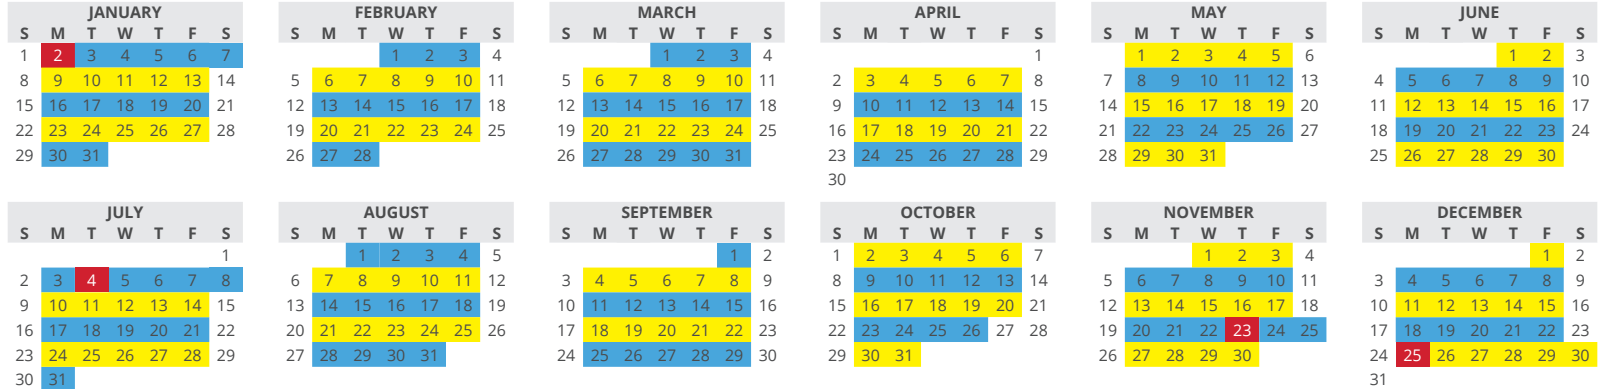

# Summit County

## 2023 Recycling Services Schedule (every other week)

Recycling: [Summitcountyrecycles.org](http://Summitcountyrecycles.org) (no glass or plastic bags)

■ Holiday

	Monday	Tuesday	Wednesday	Thursday	Friday	
<b>Recycling Pickup Areas</b>	Jeremy Ranch South Ridge The Preserves	Silver Creek Blackhawk Glenwild The Colony I & II	Highland Estates Parkridge Est Mtn Ranch Est Quarry Village Redstone Prospector Square	Iron Mountain Old Ranch Rd Silver Summit Three Kings Aspen Springs Thaynes Canyon	Wanship Hoytsville Coalville Echo Henefer	Francis Woodland Promontory Silver Creek Village
	Pinebrook Summit Park Timberline Parleys Lane	Bear Hollow Parkwest Village Silver Springs The Colony III & IV White Pine Ranches	Sunpeak Snydersmill Ranch Place Willow Creek The Canyons	Park Meadows	Kamas Marion Oakley Peoa	Deer Valley/Empire Pass Solamere/The Oaks Old Town Park City The Aeries Park City Heights

- All carts MUST be placed outside on the curb by 7 a.m. on your scheduled service day
- Do not place waste in recycling carts. Do NOT bag recyclables and DO NOT overfill; they will NOT be dumped
- Place cart in street with wheels against the curb or within 2 feet of blacktop
- Place carts 3 feet from other carts and 5 feet from mailboxes, poles, fences, trees or parked vehicles
- Make sure there is a minimum of 14 feet of overhead clearance above carts (wires, tree limbs, etc.)