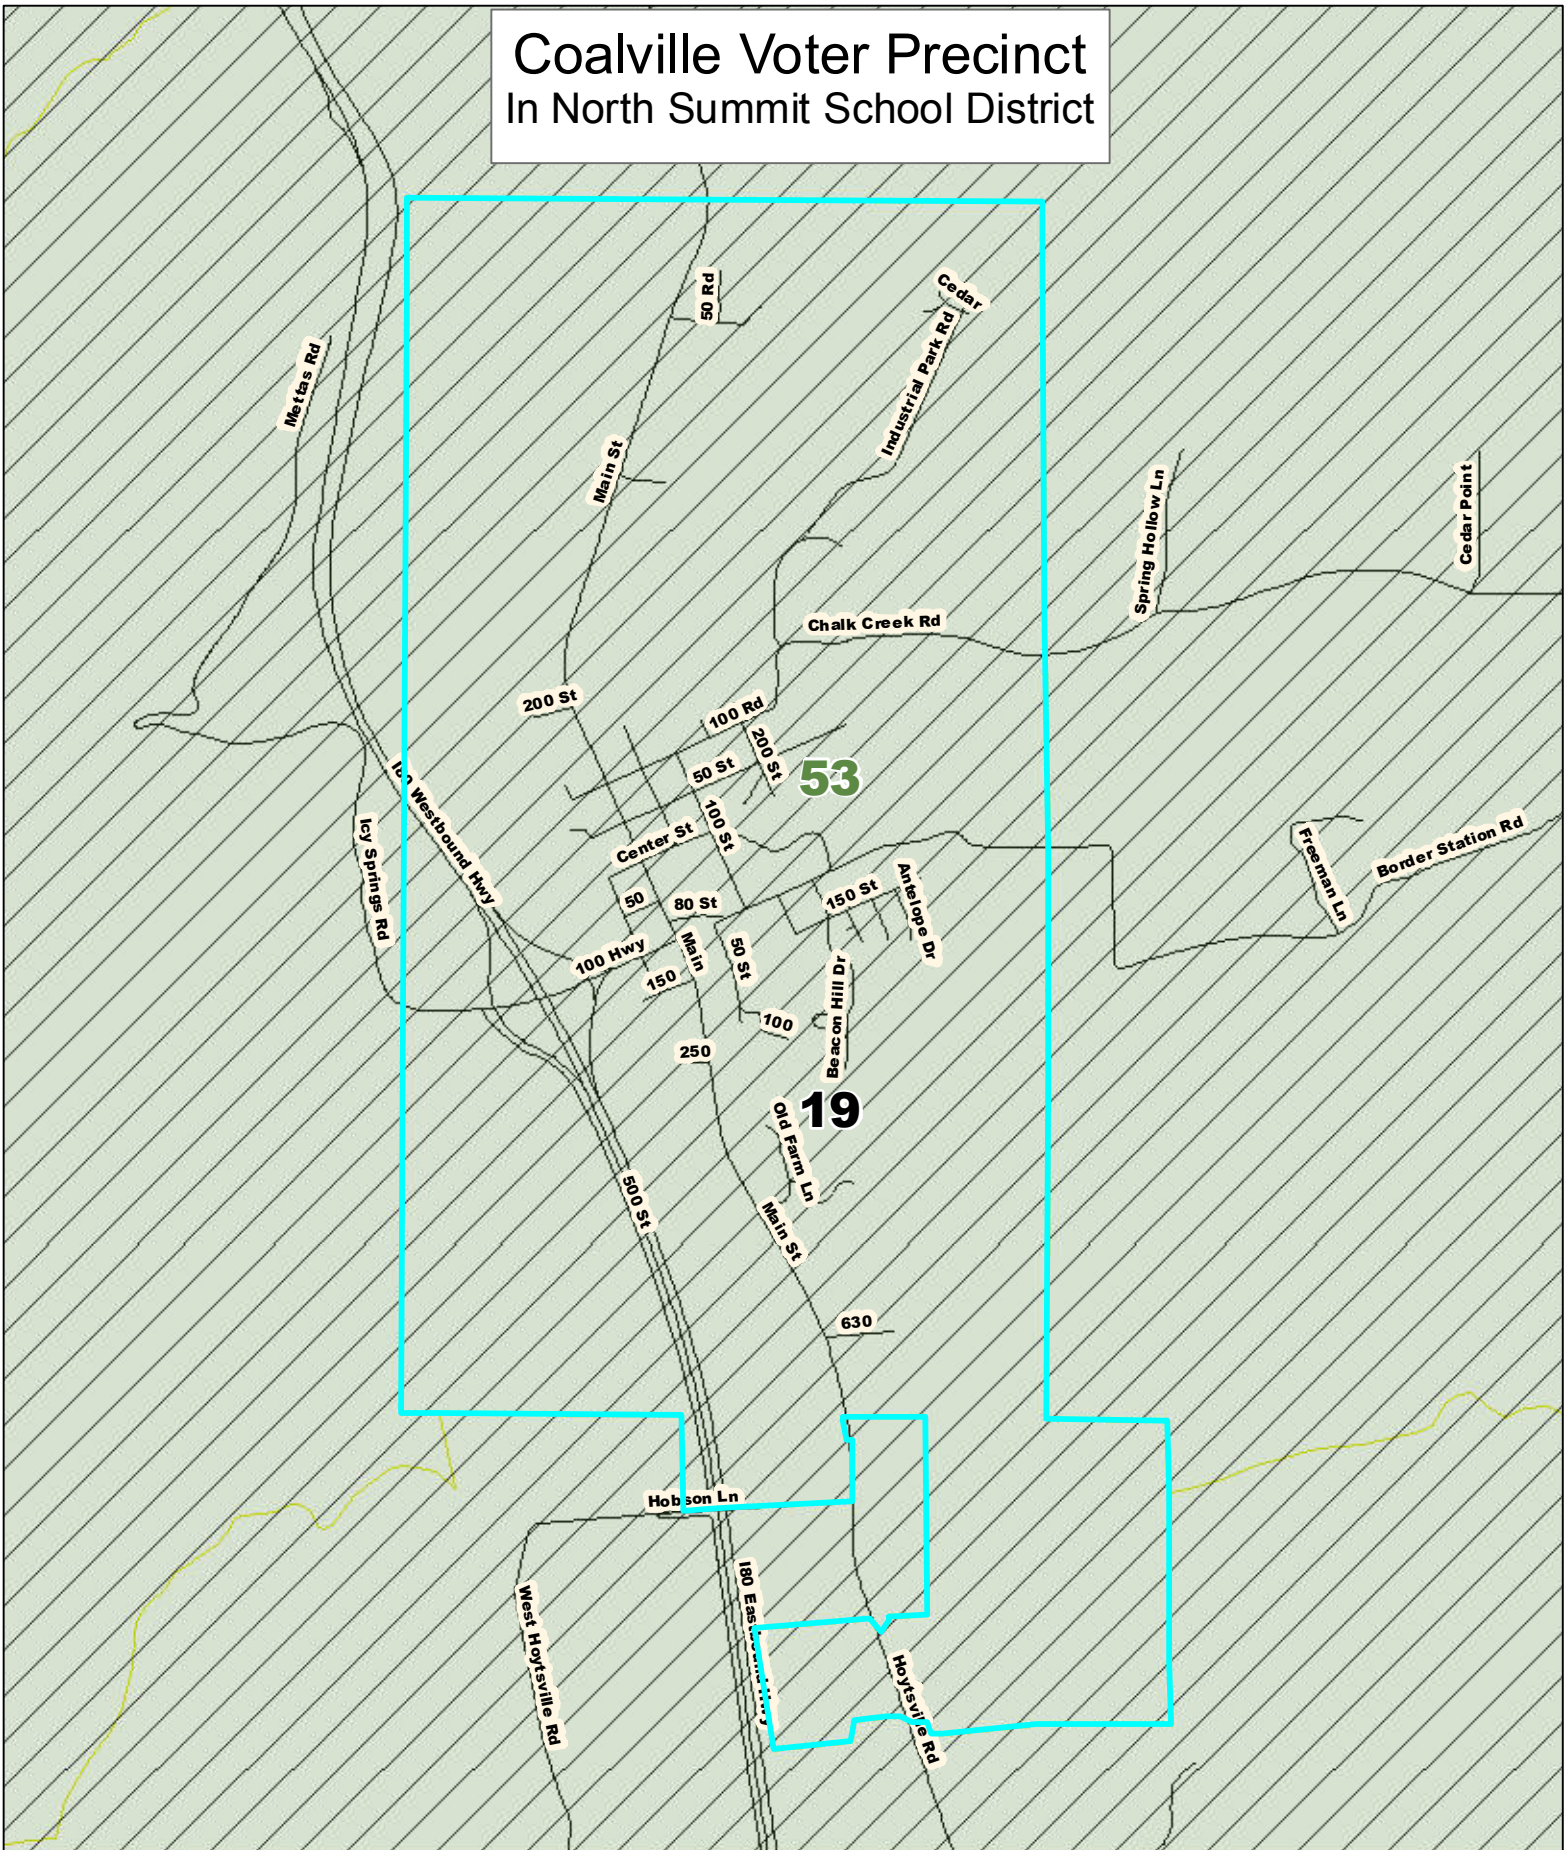

Coalville Voter Precinct In North Summit School District

 Voter Precinct

Senate Districts House Districts

 19
 26

 28
 53
 54

 2,000 Feet