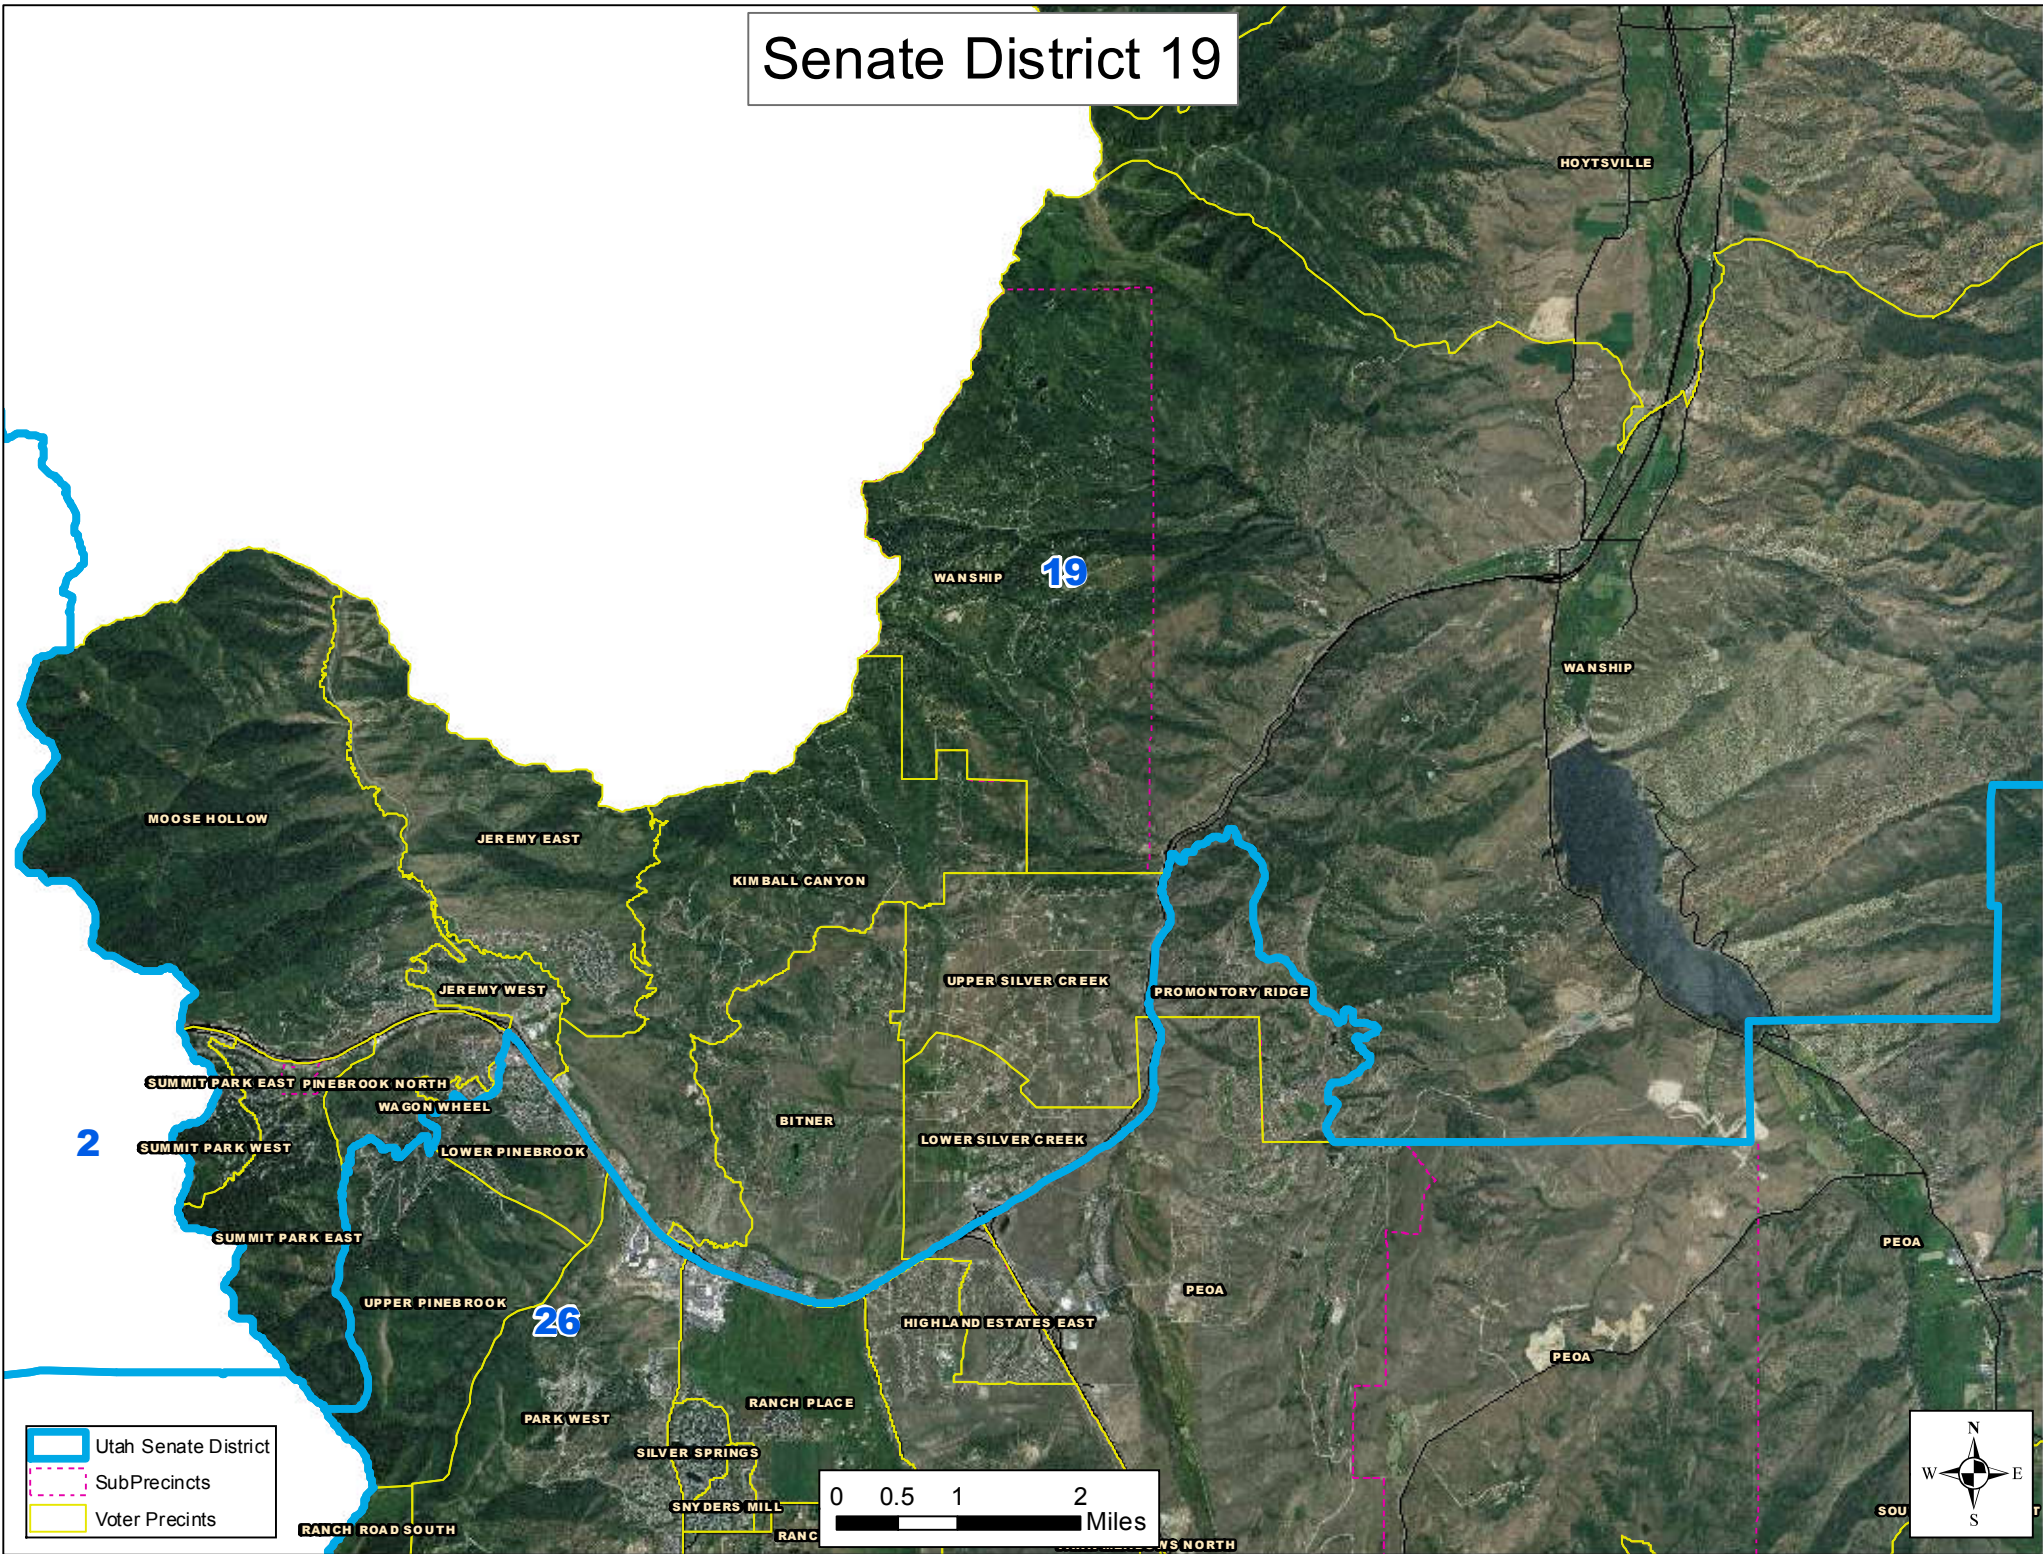

# Senate District 19

- Utah Senate District
- SubPrecincts
- Voter Precincts

0 0.5 1 2 Miles