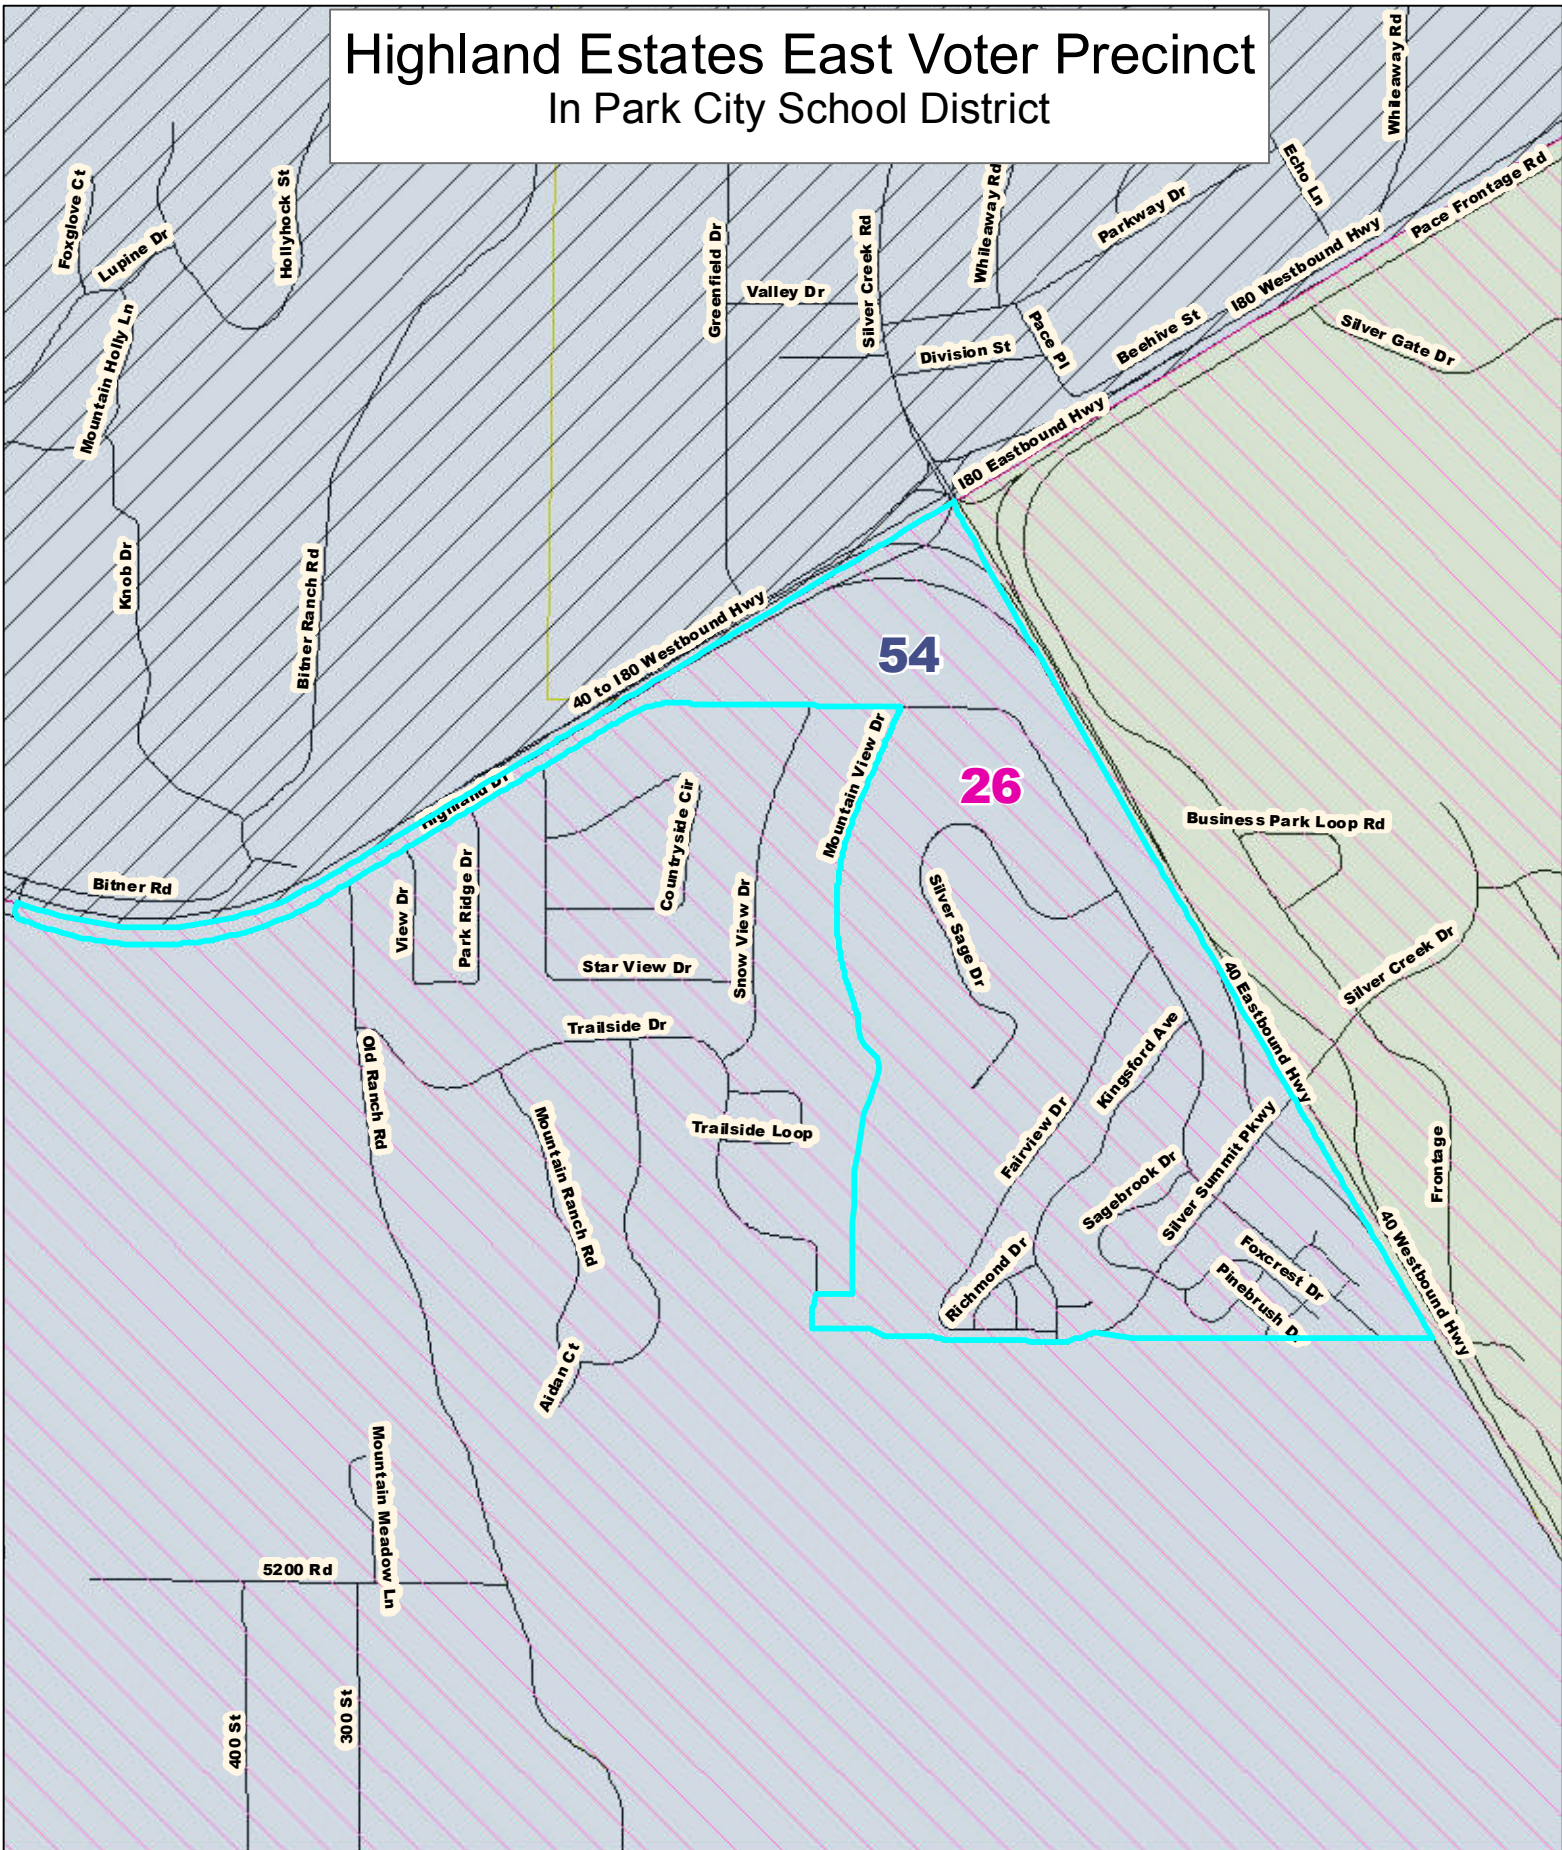

Highland Estates East Voter Precinct In Park City School District

 Voter Precinct

Senate Districts House Districts

 19
 26

 28
 53
 54

1,500

 Feet