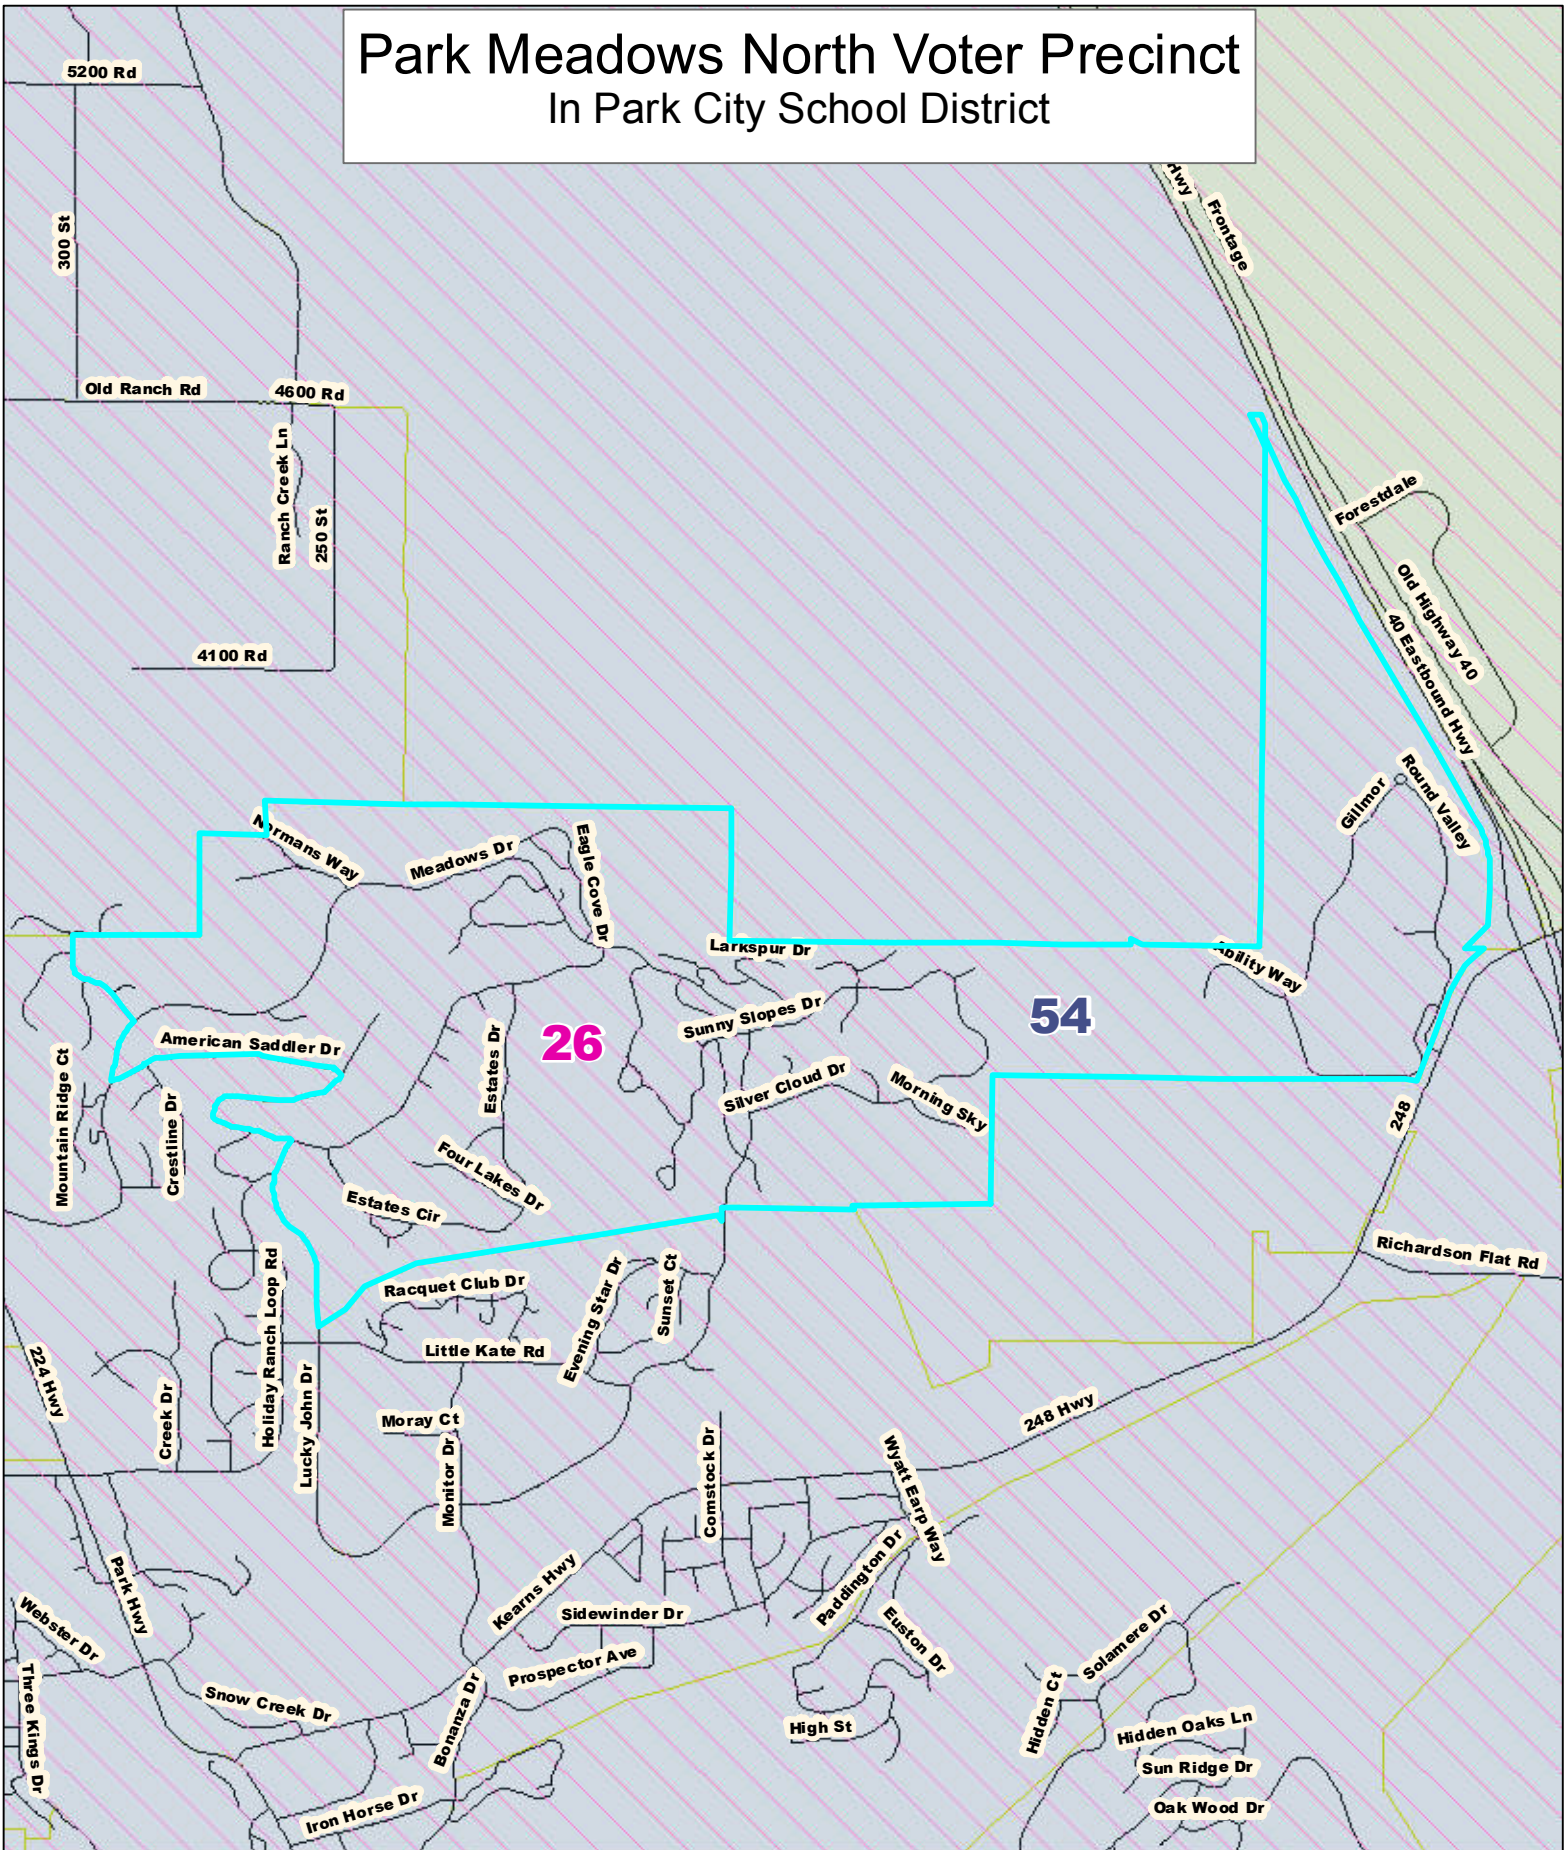

Park Meadows North Voter Precinct In Park City School District

 Voter Precinct

Senate Districts House Districts

 19
 26

 28
 53
 54

2,000

 Feet