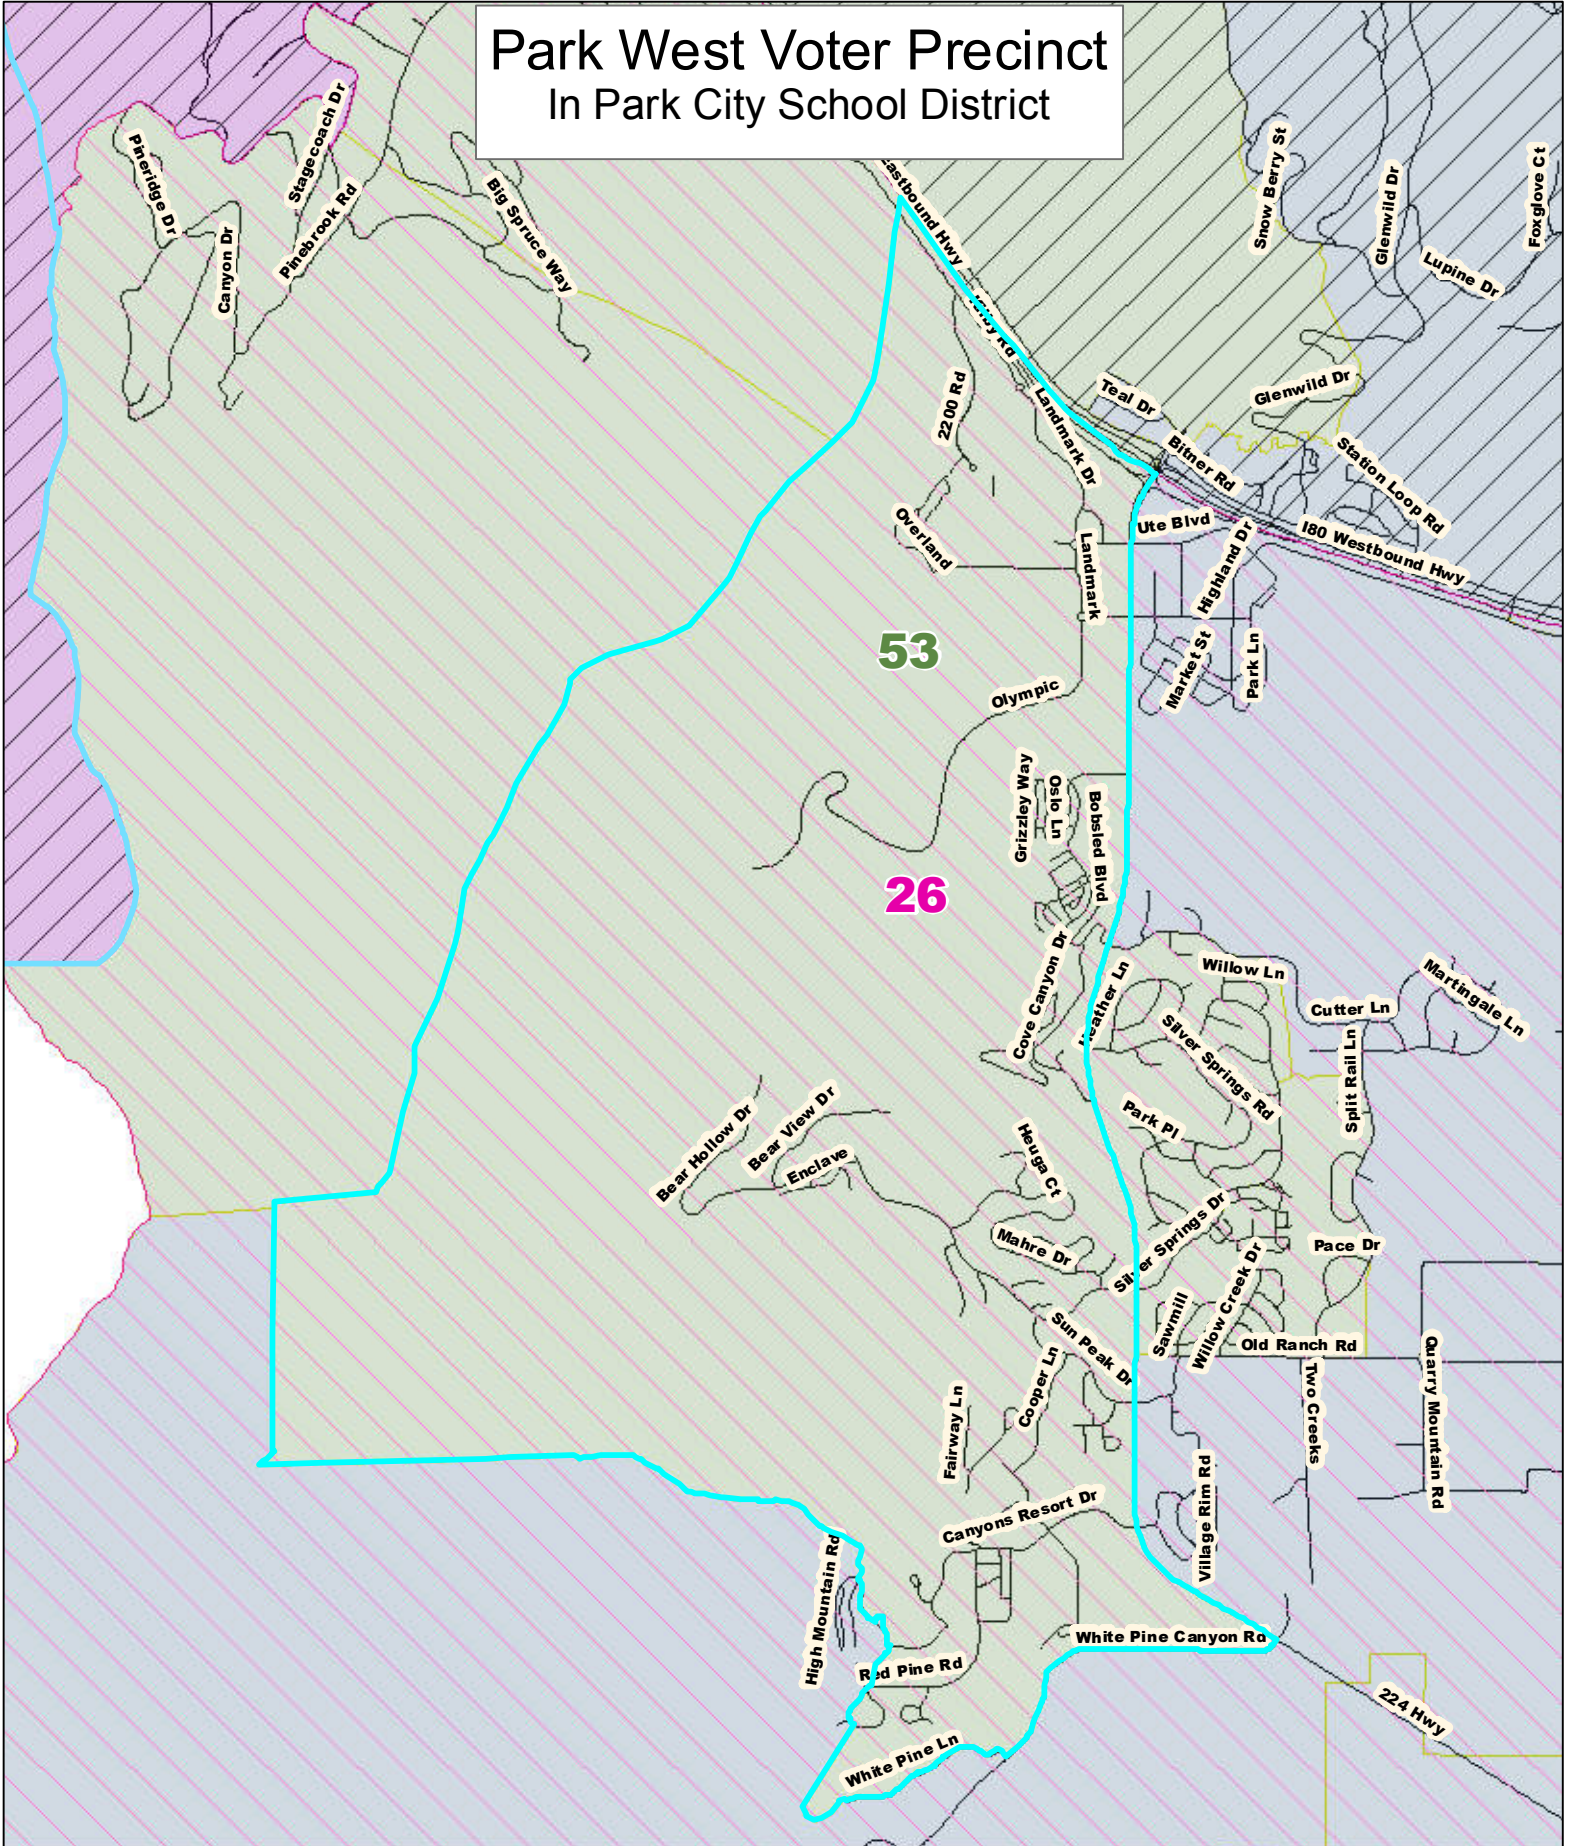

Park West Voter Precinct In Park City School District

 Voter Precinct

Senate Districts House Districts

2,000
 Feet