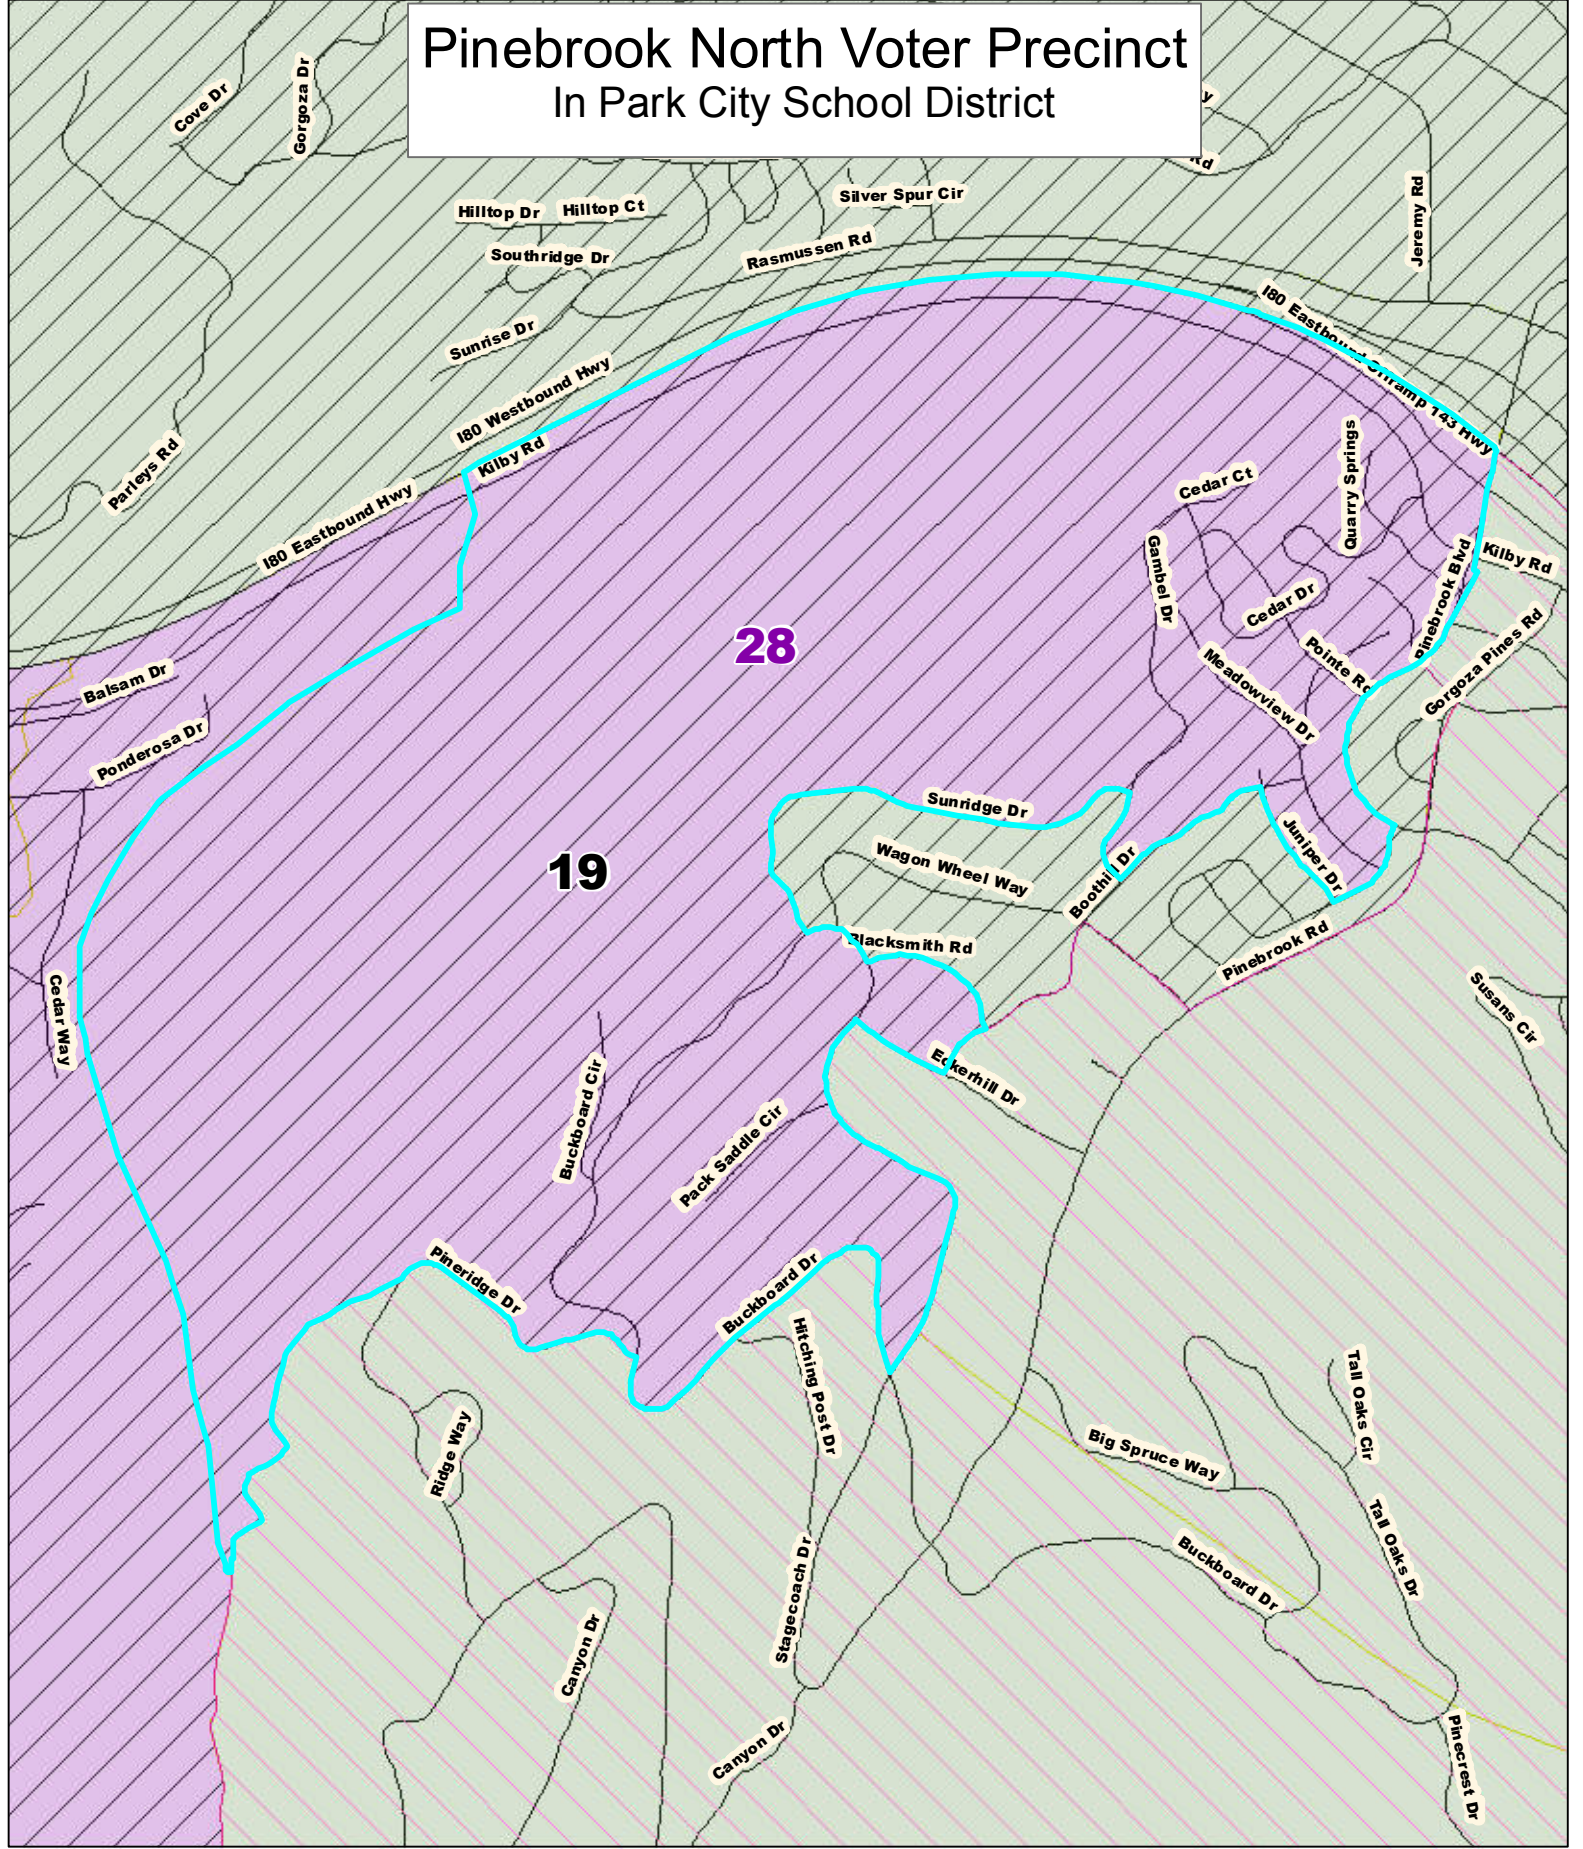

Pinebrook North Voter Precinct In Park City School District

Voter Precinct

Senate Districts House Districts

1,000
 Feet