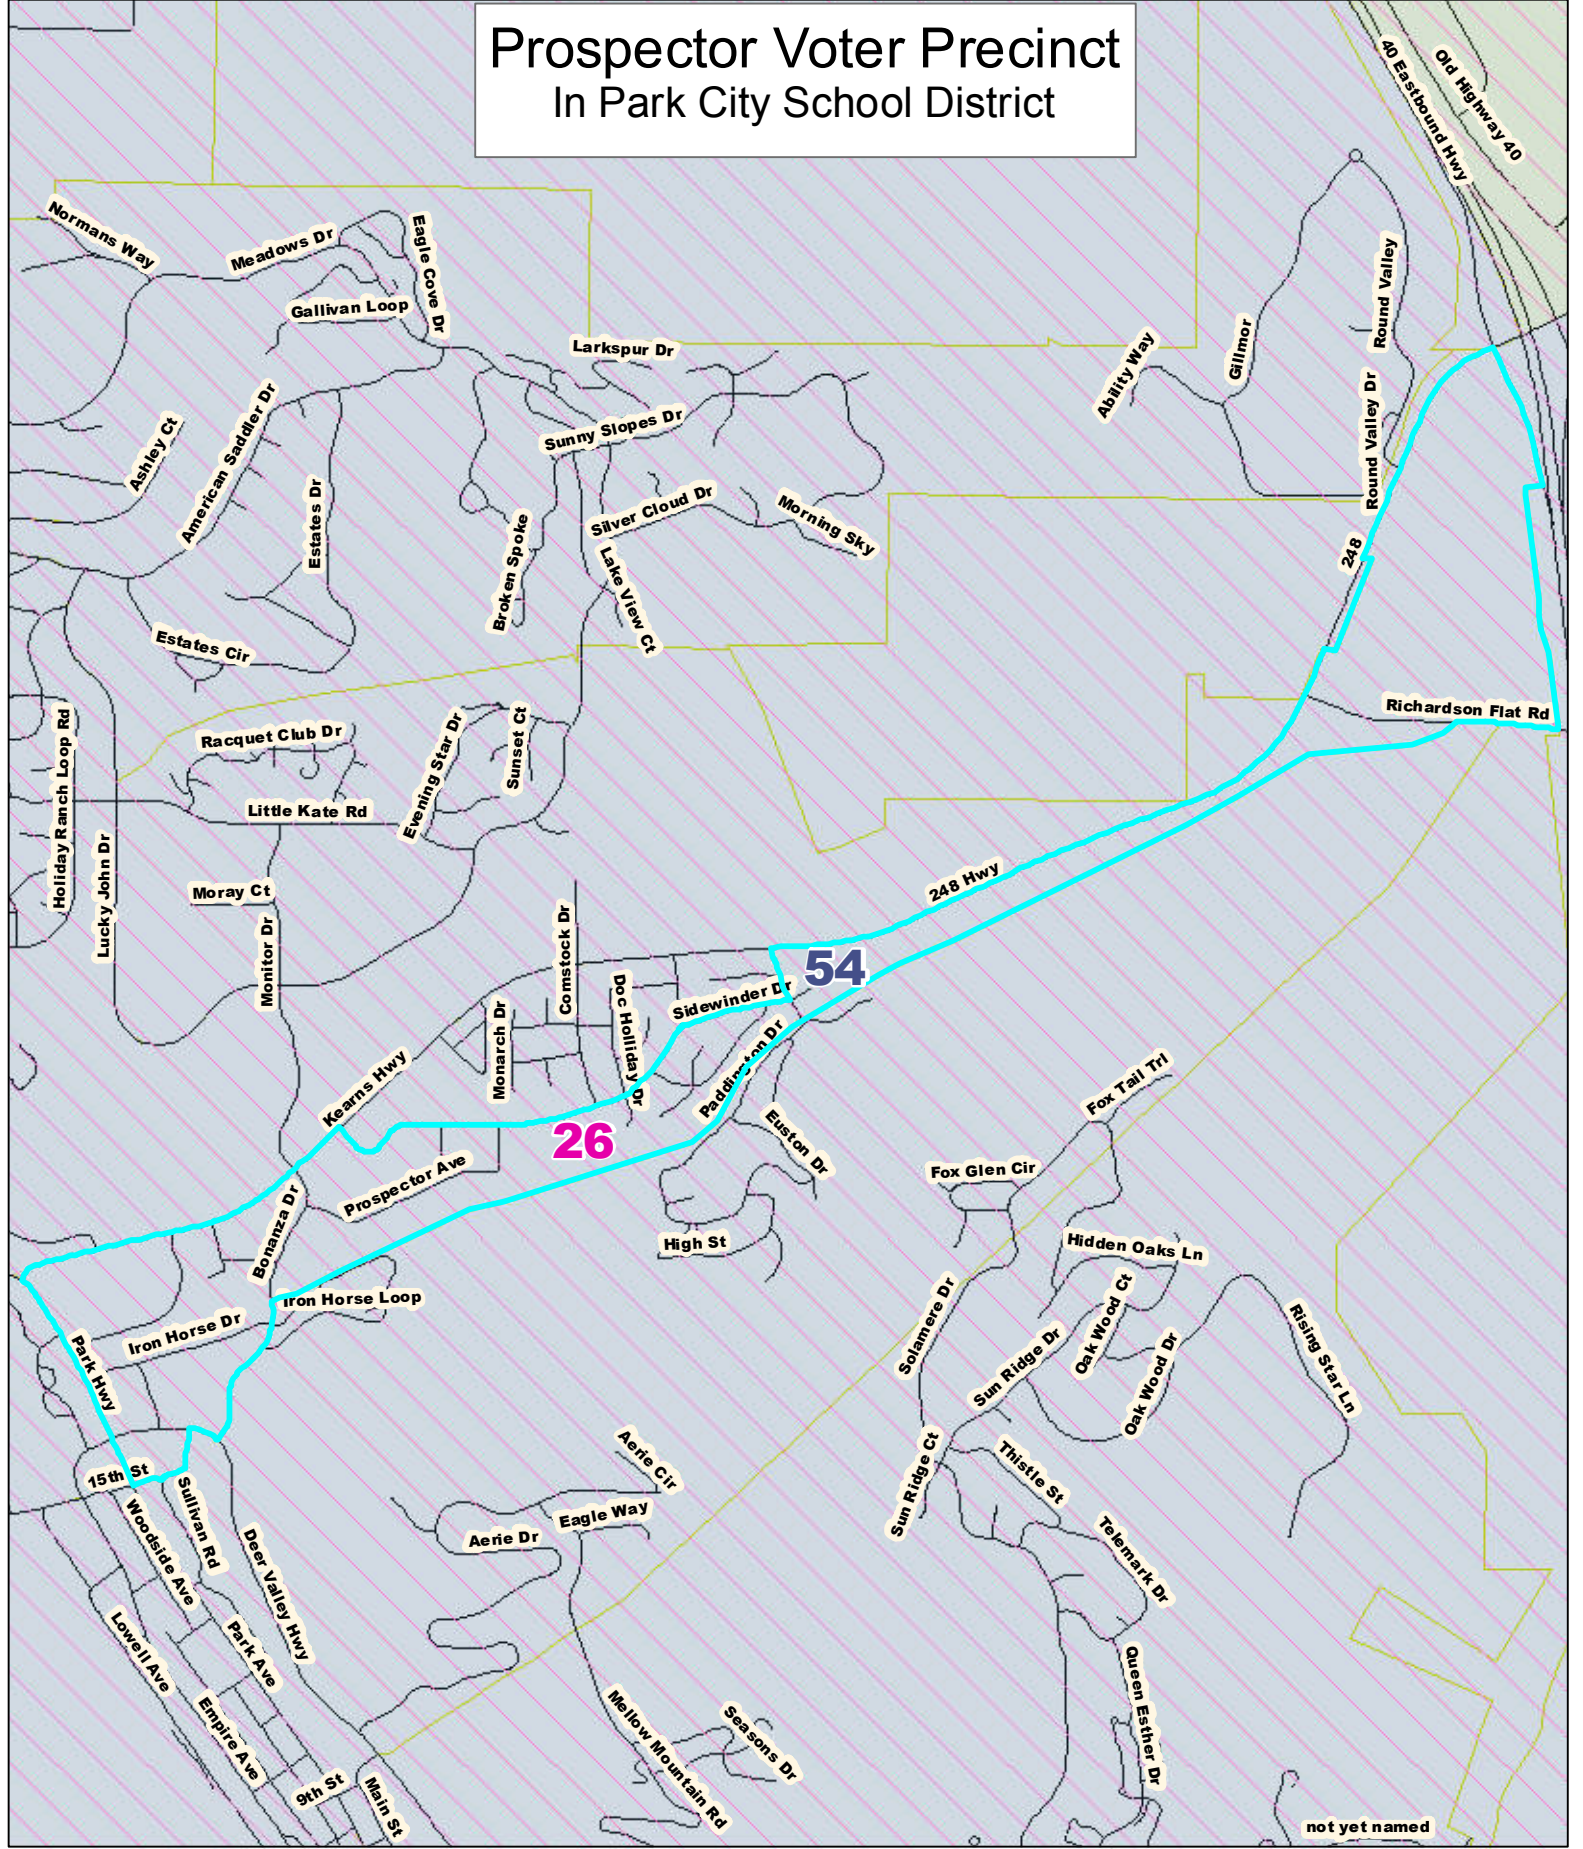

# Prospector Voter Precinct In Park City School District

**Senate Districts House Districts**

 19	 28
 26	 53
 Voter Precinct	 54

1,500  
 Feet