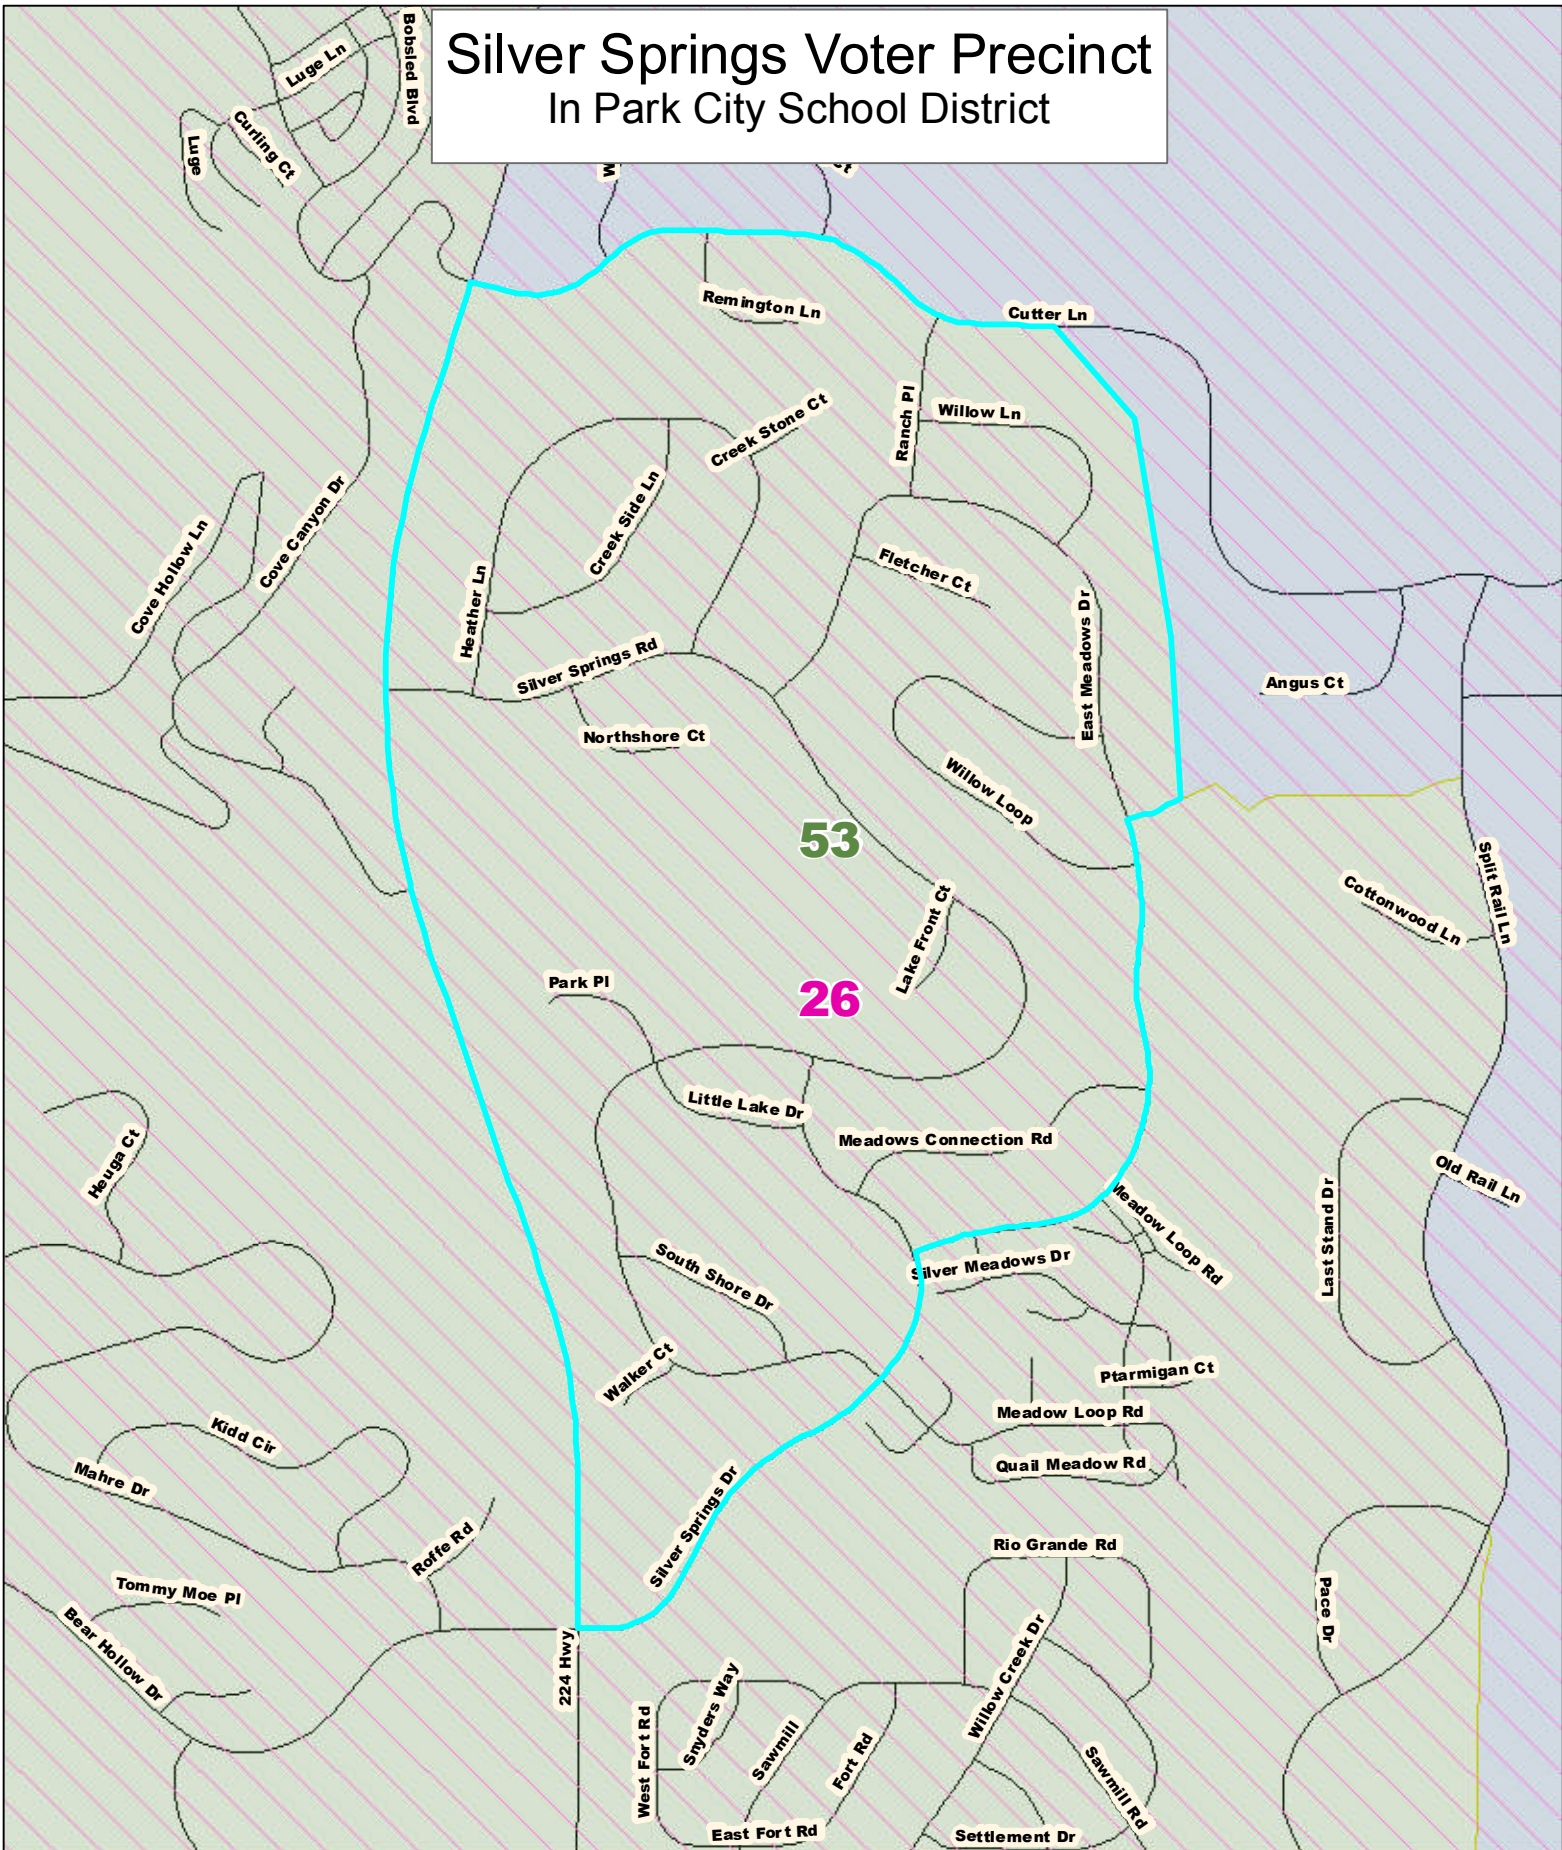

Silver Springs Voter Precinct In Park City School District

 Voter Precinct

Senate Districts House Districts

 500 Feet