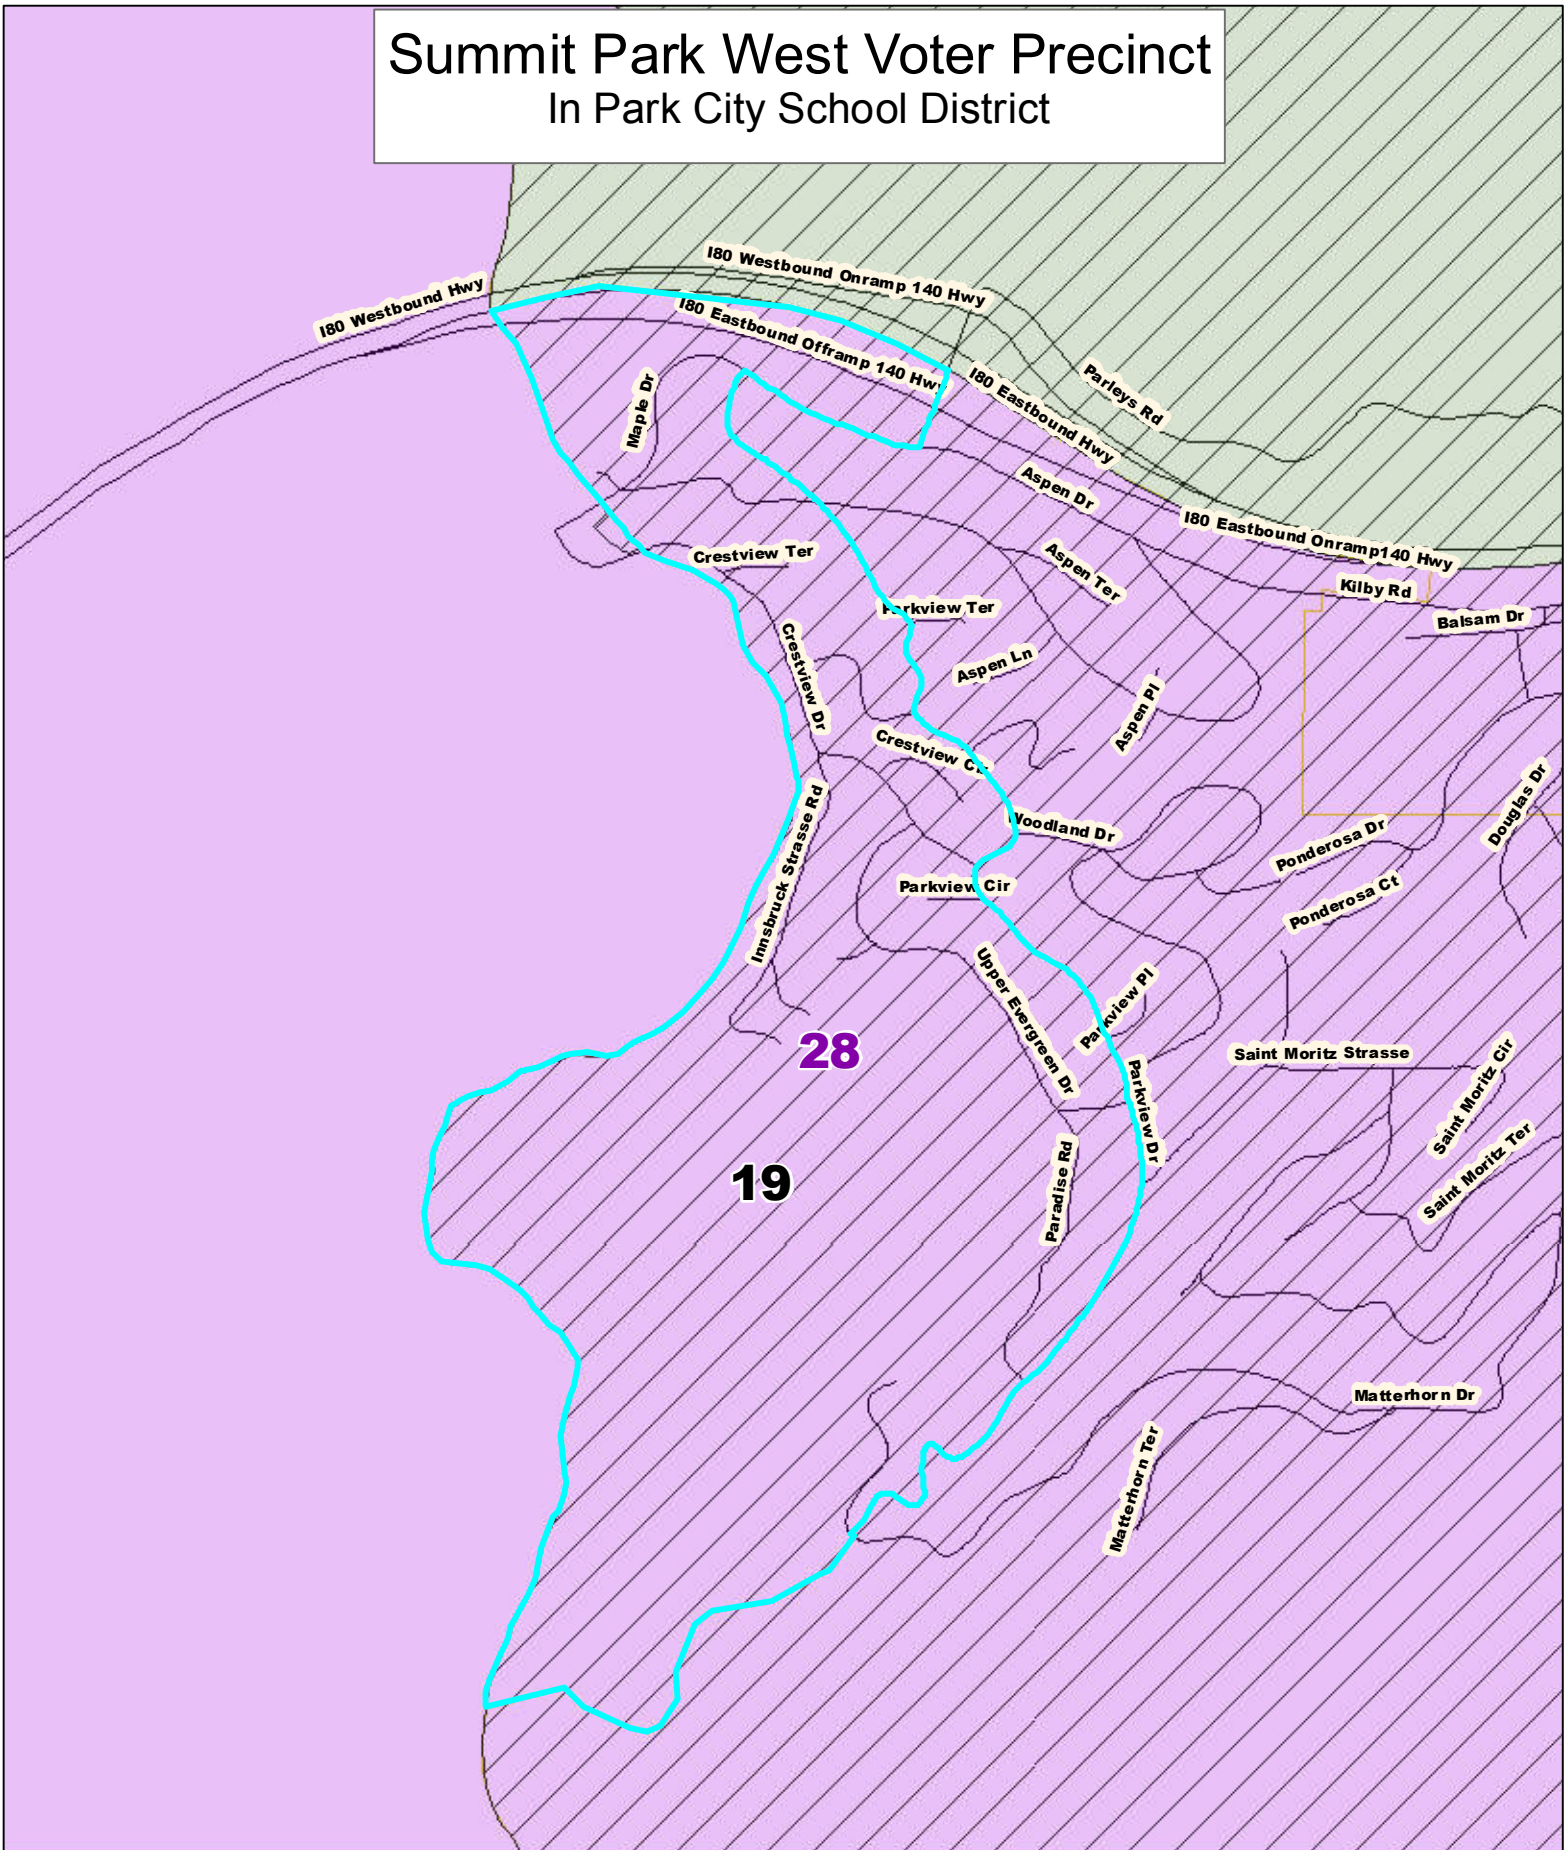

# Summit Park West Voter Precinct In Park City School District

Voter Precinct

### Senate Districts House Districts

1,000

Feet