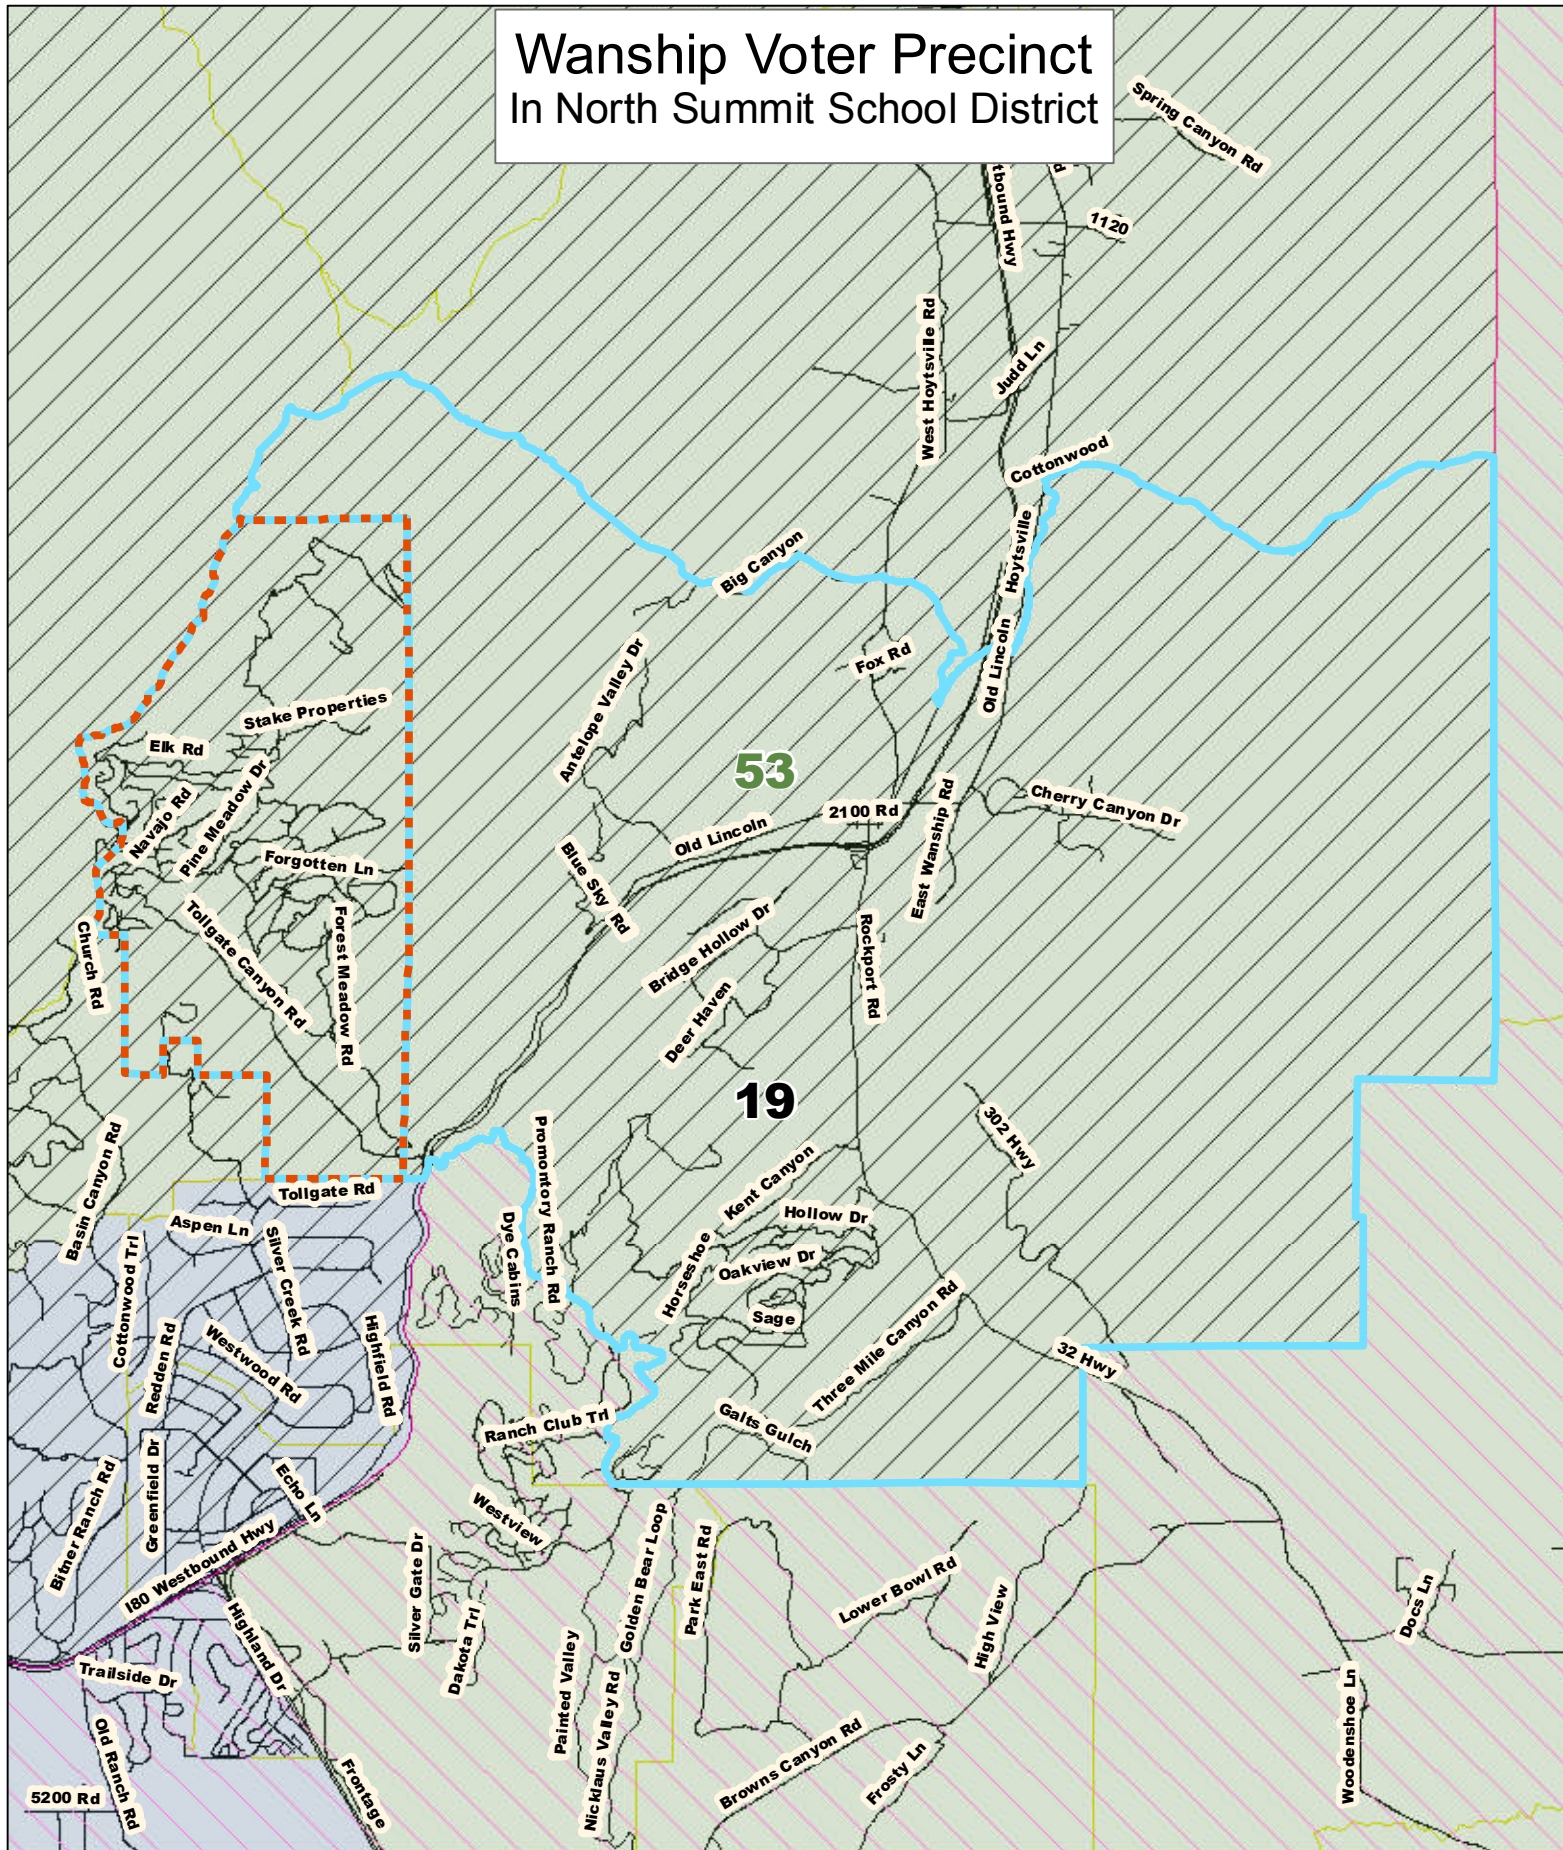

Wanship Voter Precinct In North Summit School District

 Voter Precinct  SubPrecinct

Senate Districts House Districts

| | |
|--|--|
|  19 |  28 |
|  26 |  53 |
| |  54 |

6,000
 Feet